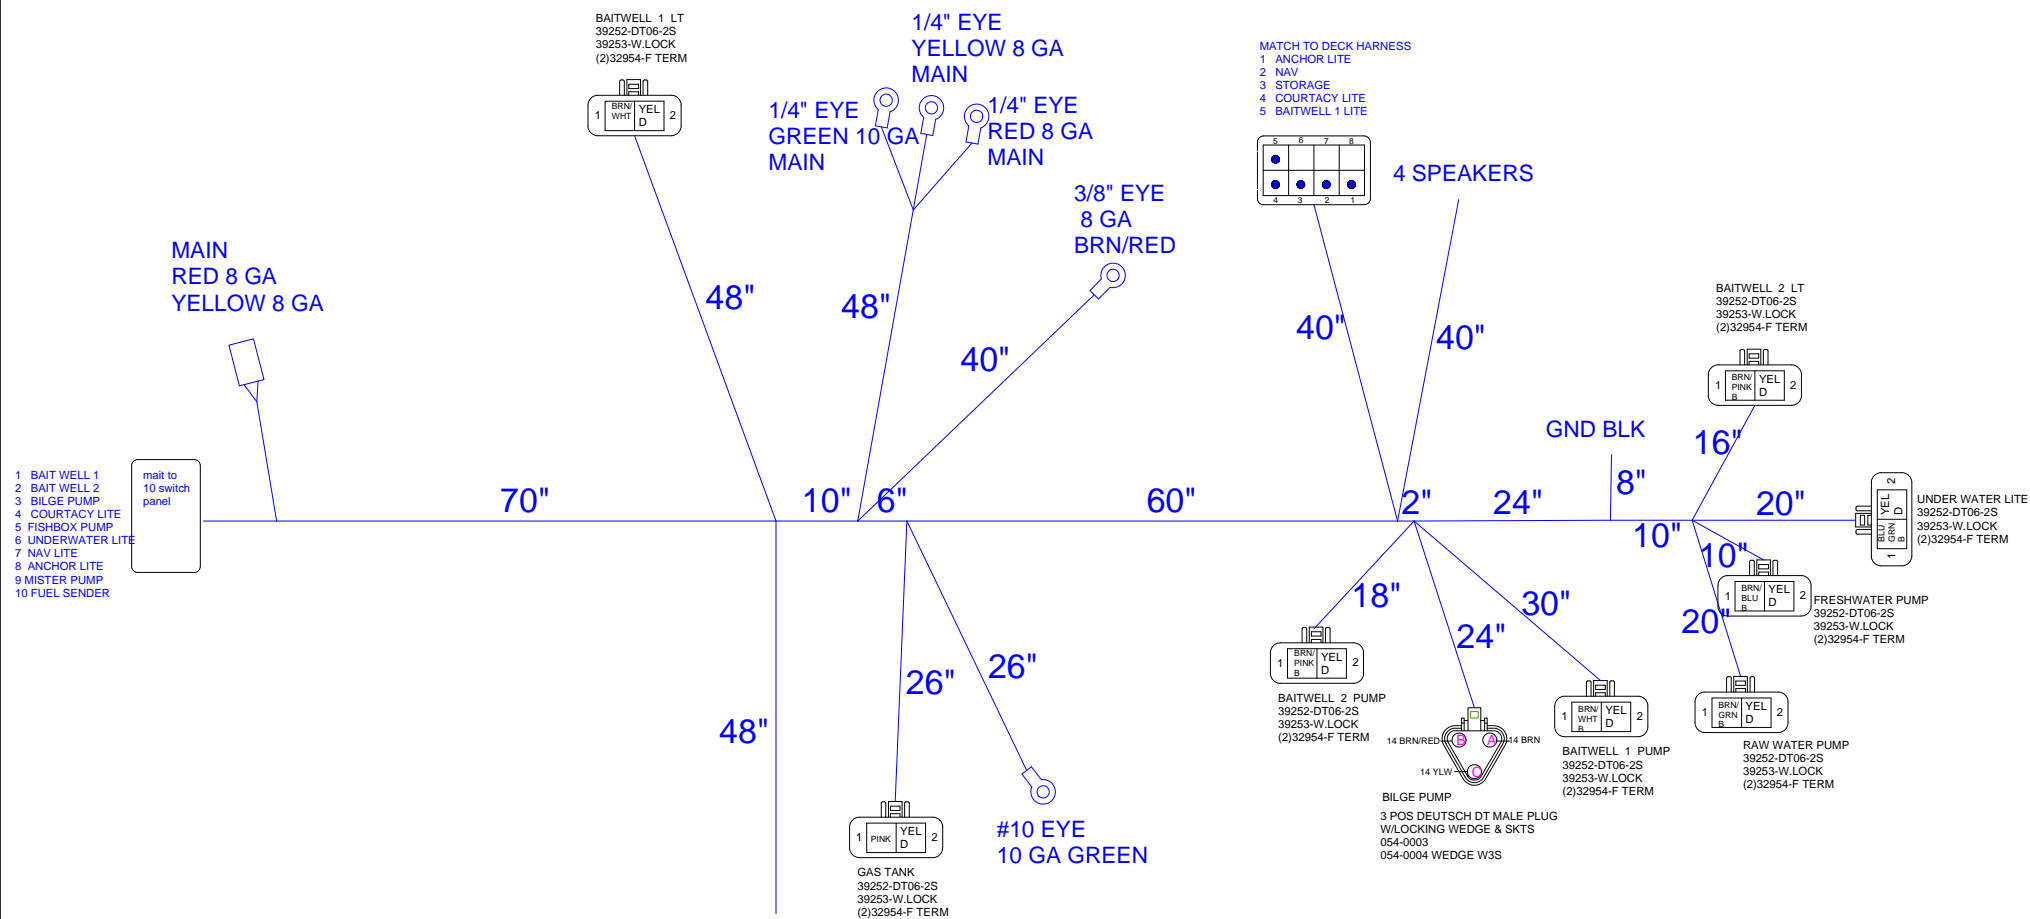

BW 1

SX 239 HULL HARNESS

NO	REVISIONS	DATE	APP
A	ADD GREEN BONDING WIRE	2/20/14	
B	ADD FUEL SENDER	2/20/14	

DATE	TITLE	
SHEET 1 OF 1	HARNESS, WIRE HULL SX239	
DRAWN BY	JJS	PART NO.
CHECKED BY		