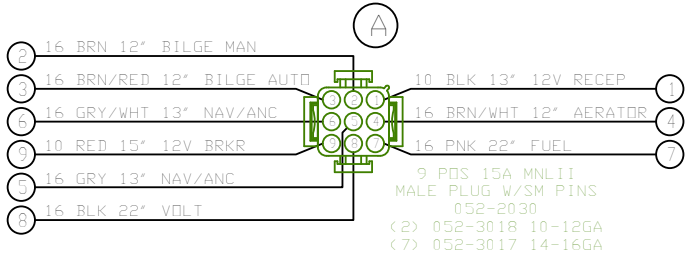

ALL TINNED WIRE

NOTE:
BILGE SW SHOULD BE
MOMENTARY WHEN IN
THE MANUAL POSITION

SEAL MUST BE APPLIED
BEFORE TERMINATION

Sundance Instrument Panel - 2003, 2004