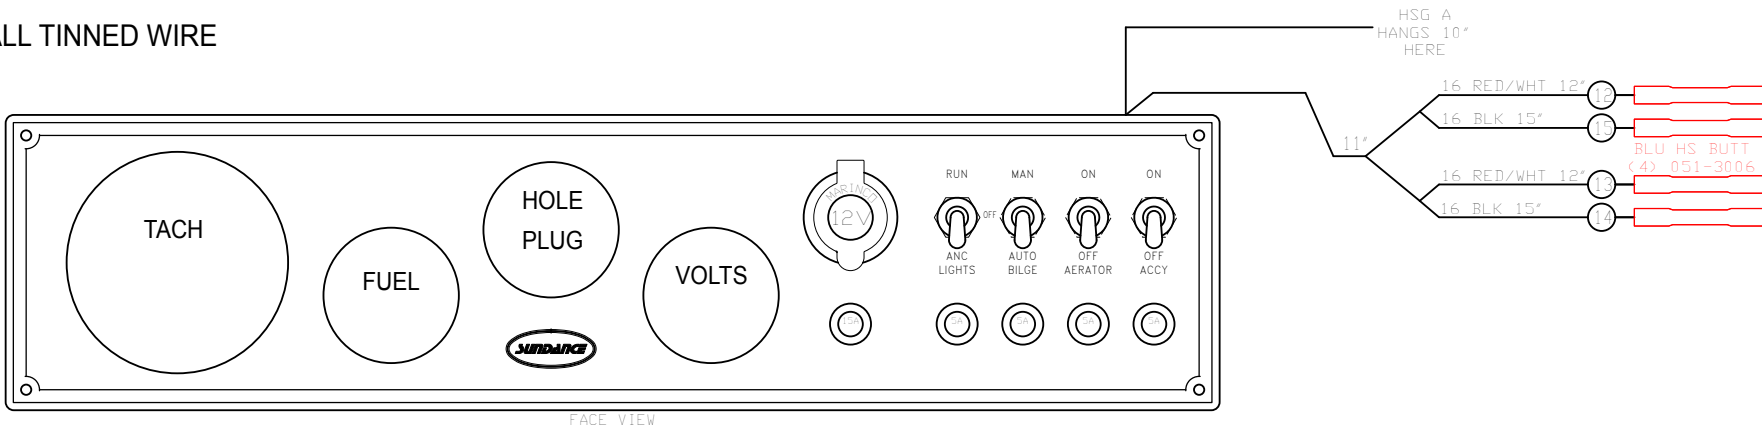

ALL TINNED WIRE

NOTE:
BILGE SW SHOULD BE
MOMENTARY WHEN IN
THE MANUAL POSITION

SEAL MUST BE APPLIED
BEFORE TERMINATION

Sundance Instrument Panel - 2003, 2004