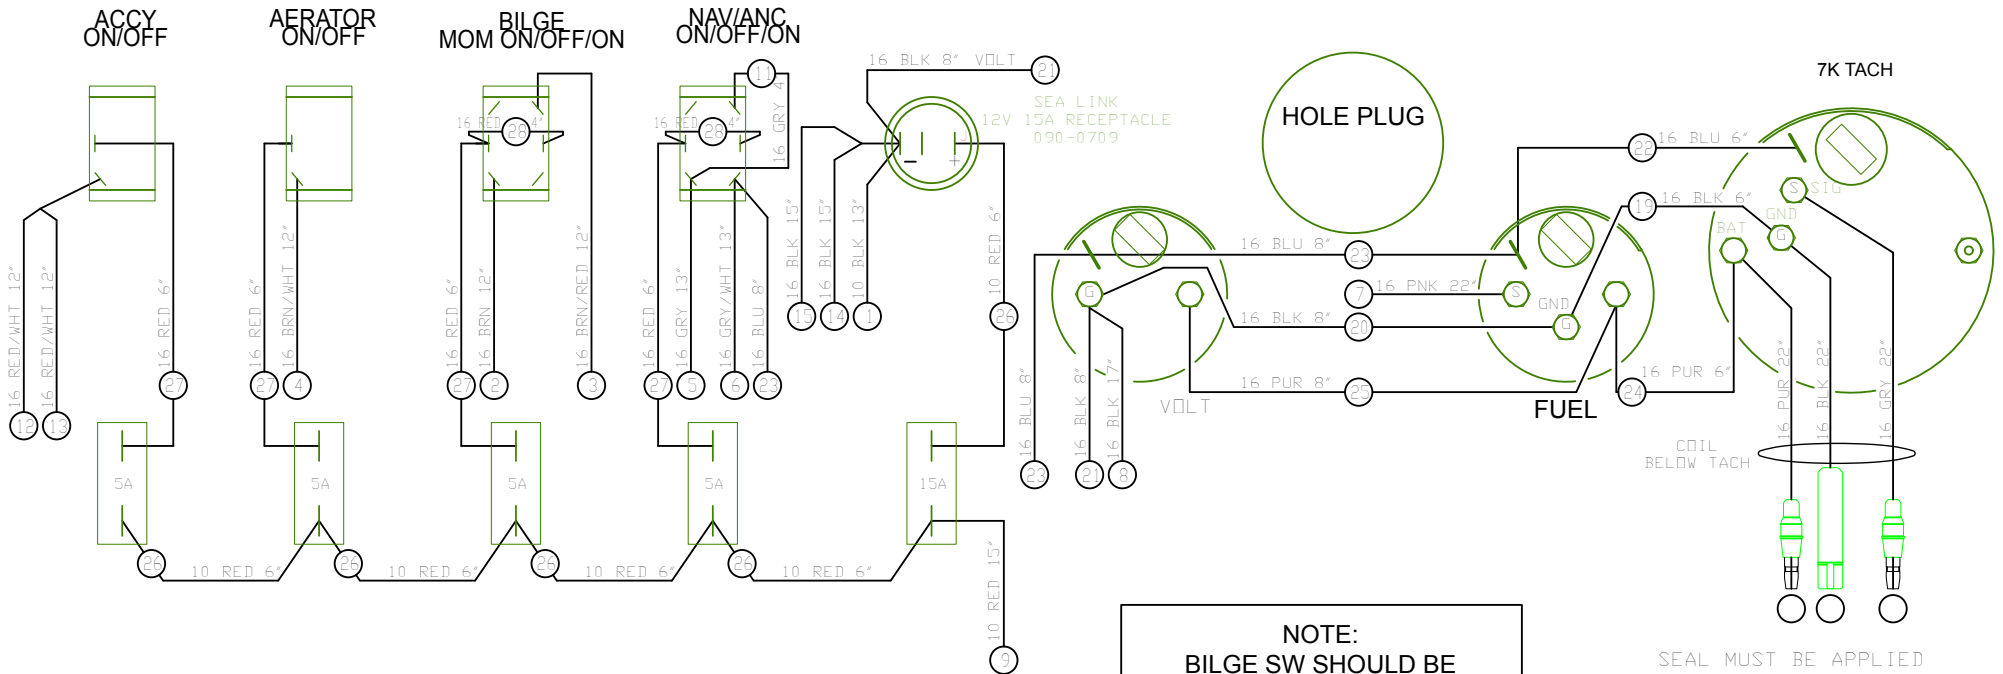

ALL TINNED WIRE

NOTE:
BILGE SW SHOULD BE
MOMENTARY WHEN IN
THE MANUAL POSITION

SEAL MUST BE APPLIED
BEFORE TERMINATION

Sundance Instrument Panel - 2003, 2004