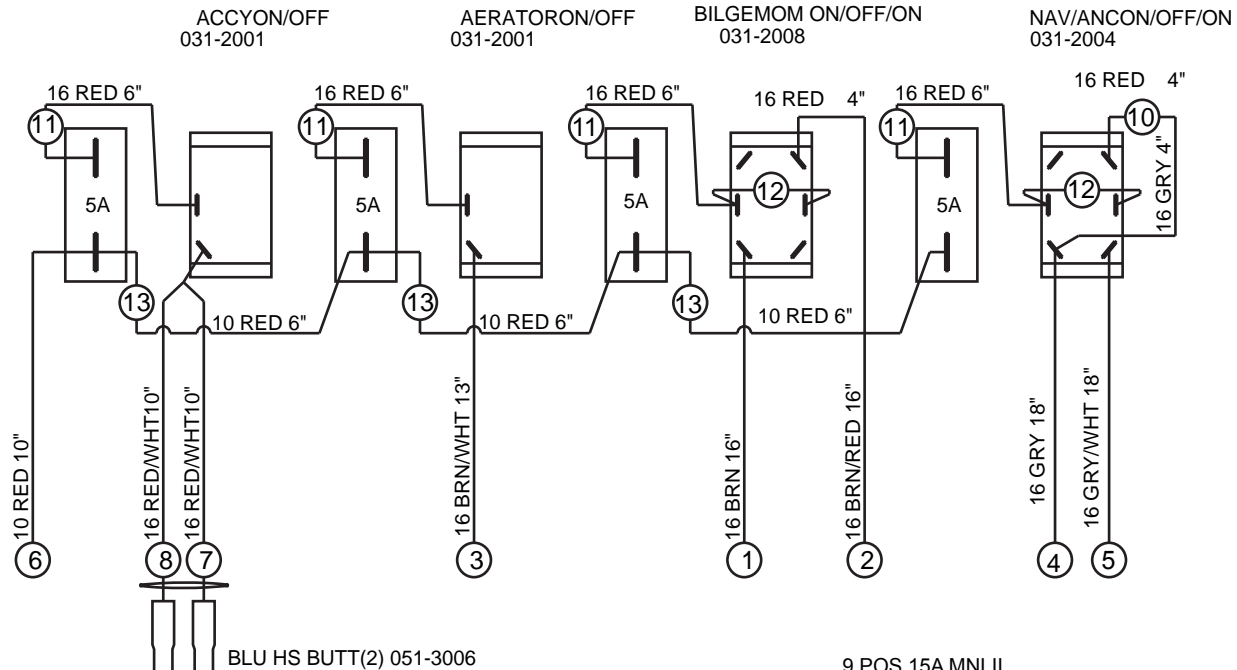

# ALL TINNED WIRE

PANEL FACE

BLU HS BUTT(2) 051-3006

ALL TINNED WIRE DWG TITLE COR.  
 MOD BILGE SW RMVD WIRE 9  
 EP-642 RELEASED FOR PRODUCTION

**NOTE: BILGE SW SHOULD BE MOMENTARY WHEN IN THE MANUAL POSTION**