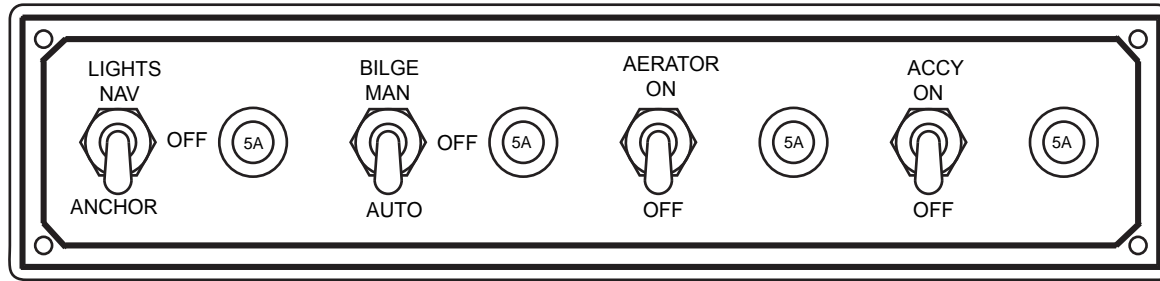

# ALL TINNED WIRE

PANEL FACE

BLU HS BUTT(2) 051-3006

ALL TINNED WIRE DWG TITLE COR.  
 MOD BILGE SW RMVD WIRE 9  
 EP-642 RELEASED FOR PRODUCTION

**NOTE: BILGE SW SHOULD BE MOMENTARY WHEN IN THE MANUAL POSTION**