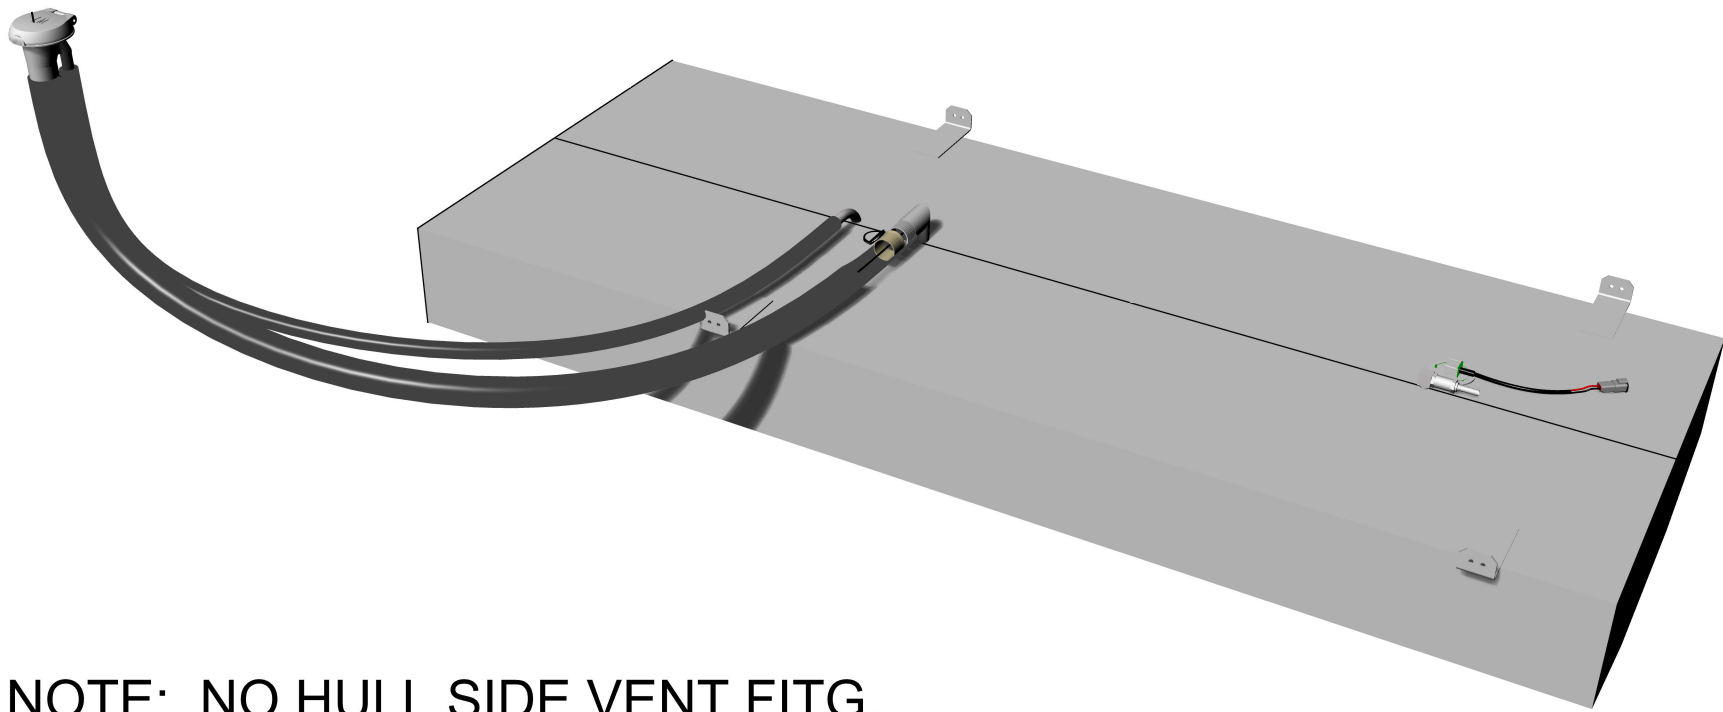

INLINE PERKO  
FLAPPER VALVE

ATTWOOD FUEL FILL

NOTE: NO HULL SIDE VENT FITG.

# FMT PRESSURIZED FUEL TANK INST FX24