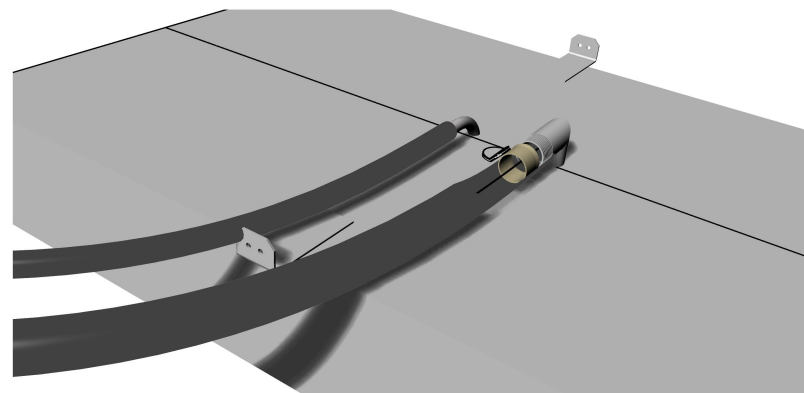

INLINE PERKO  
FLAPPER VALVE

ATTWOOD FUEL FILL

NOTE: NO HULL SIDE VENT FITG.

# FMT PRESSURIZED FUEL TANK INST FX24